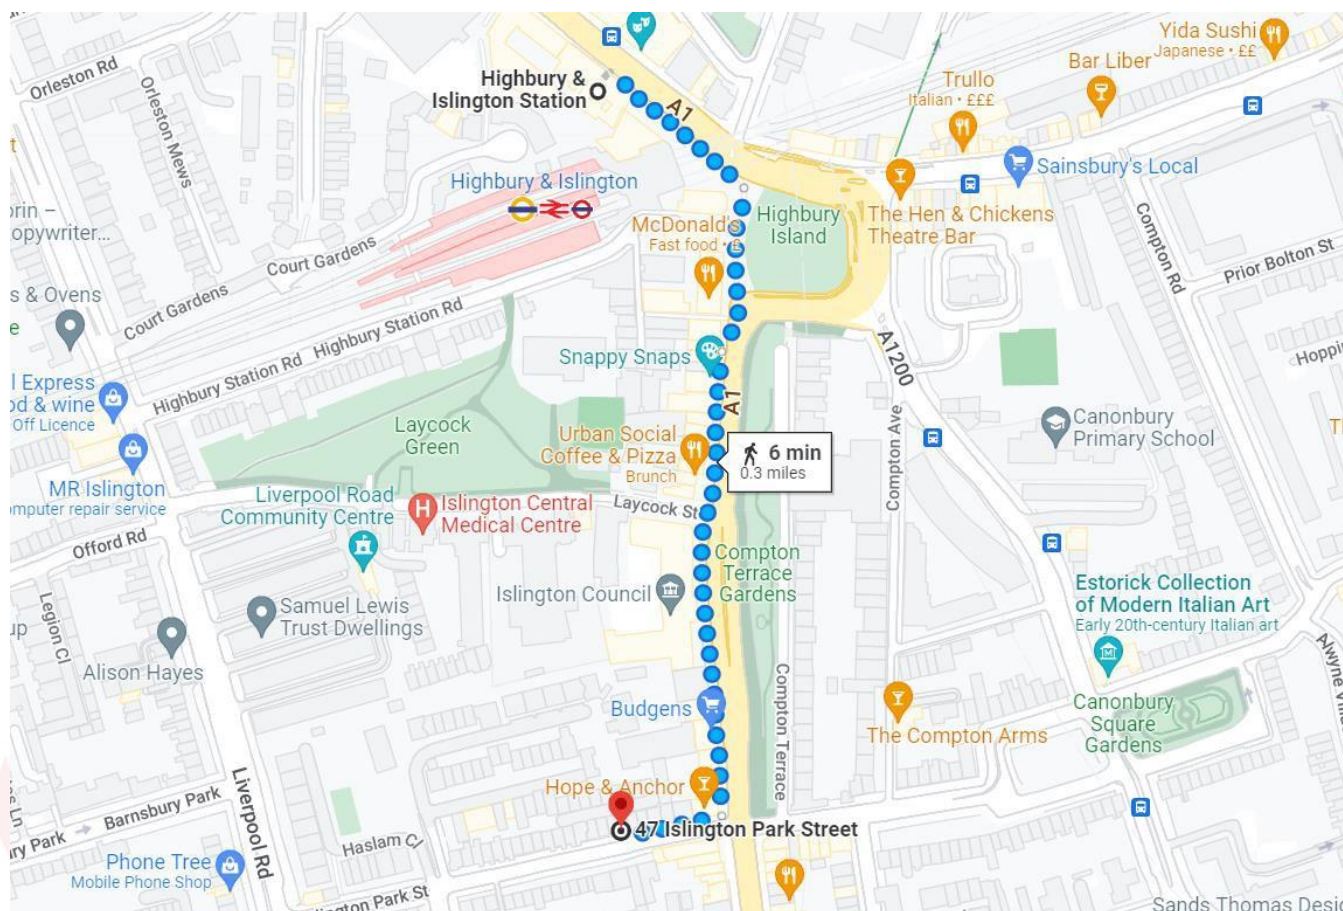

Directions to our London office

Call: +44 (0)203 397 3940 if you have any difficulty in finding us.

By underground

- Victoria line to Highbury and Islington
- Come out of Highbury & Islington tube onto Holloway Road
- Immediately turn right and go round the corner onto Upper Street
- Walk for five minutes down Upper Street on the right (West) side
- At the junction with Islington Park Street cross over the road and turn right

By taxi

- Ask for 47 Islington Park Street
- Post code N1 1QB